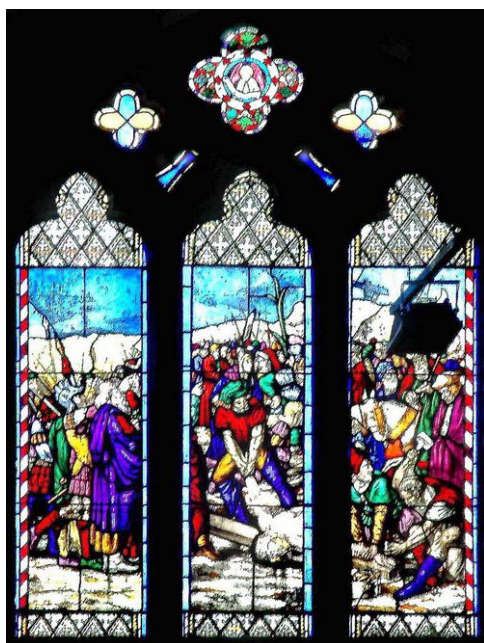

St Thomas Church has some beautiful stained glass windows mostly showing scenes from the Bible. This brief guide tells you a little about each window focusing on the Bible content.

The guide starts with the north wall and proceeds clockwise around the church.

North Wall: Gallery (best viewed from next to pulpit)

Crucifixion scene: 1873

This is generally thought to be a depiction of the crucifixion of St Peter, the first leader of the Christian church.

The Courtenay Chapel (north-east corner of church) North Wall

Two windows depicting the “Christian Way of Life”: 1948

Left: Jesus at the house of Mary and Martha.

Right: Jesus with a family in front of an architectural feature. Note the tennis racket and family pet!

Also: St John the Baptist and St Ubaldesca.

East Window (behind the altar)

Five scenes of Jesus at the Sea of Galilee:
1889

Jesus stills the storm.
Jesus calls to his disciples to follow.
Jesus preaches on the shore.
The huge catch of fish.
Jesus walks on the water.