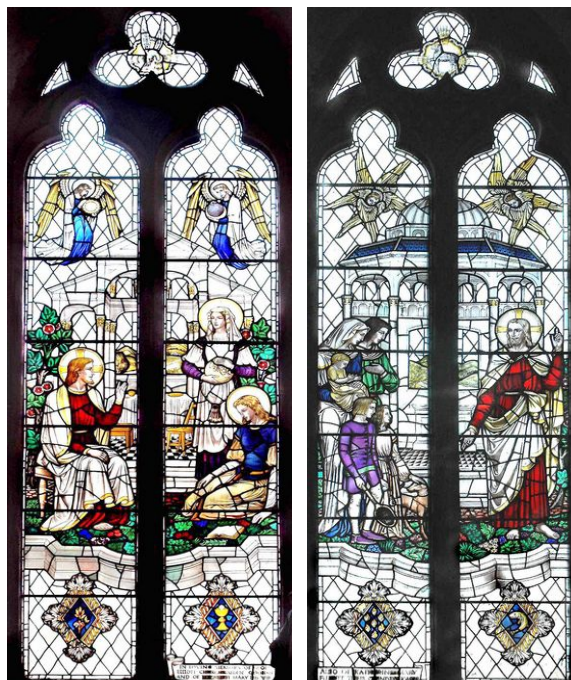

St Thomas Church has some beautiful stained glass windows mostly showing scenes from the Bible. This brief guide tells you a little about each window focusing on the Bible content.

The guide starts with the north wall and proceeds clockwise around the church.

North Wall: Gallery (best viewed from next to pulpit)

Crucifixion scene: 1873

This is generally thought to be a depiction of the crucifixion of St Peter, the first leader of the Christian church.

The Courtenay Chapel (north-east corner of church) North Wall

Two windows depicting the “Christian Way of Life”: 1948

Left: Jesus at the house of Mary and Martha.

Right: Jesus with a family in front of an architectural feature. Note the tennis racket and family pet!

The Courtenay Chapel: East Wall

Scenes from the life of Mary, mother of Jesus: 1936

Mary visited by the Angel Gabriel.
Mary visits her sister, Elizabeth.
The Wise Men visit baby Jesus.
Jesus' parents take him to the temple.
Jesus in Joseph's workshop.