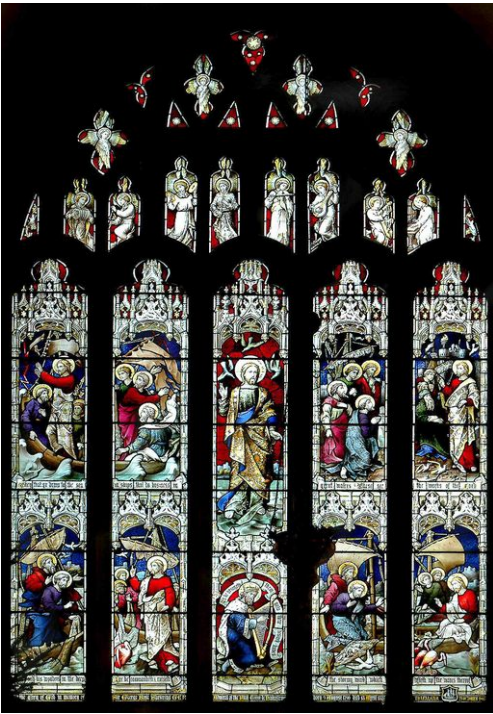

East Window (behind the altar)

Five scenes of Jesus at the Sea of Galilee:
1889

Jesus stills the storm.
Jesus calls to his disciples to follow.
Jesus preaches on the shore.
The huge catch of fish.
Jesus walks on the water.

Also, David (Old Testament) plays his harp surrounded by a scroll with words from Psalm 107.30.

The window commemorates Admiral of the Fleet, Sir George Rose Sartorius, who had a long naval career including the Battle of Trafalgar in October 1805.